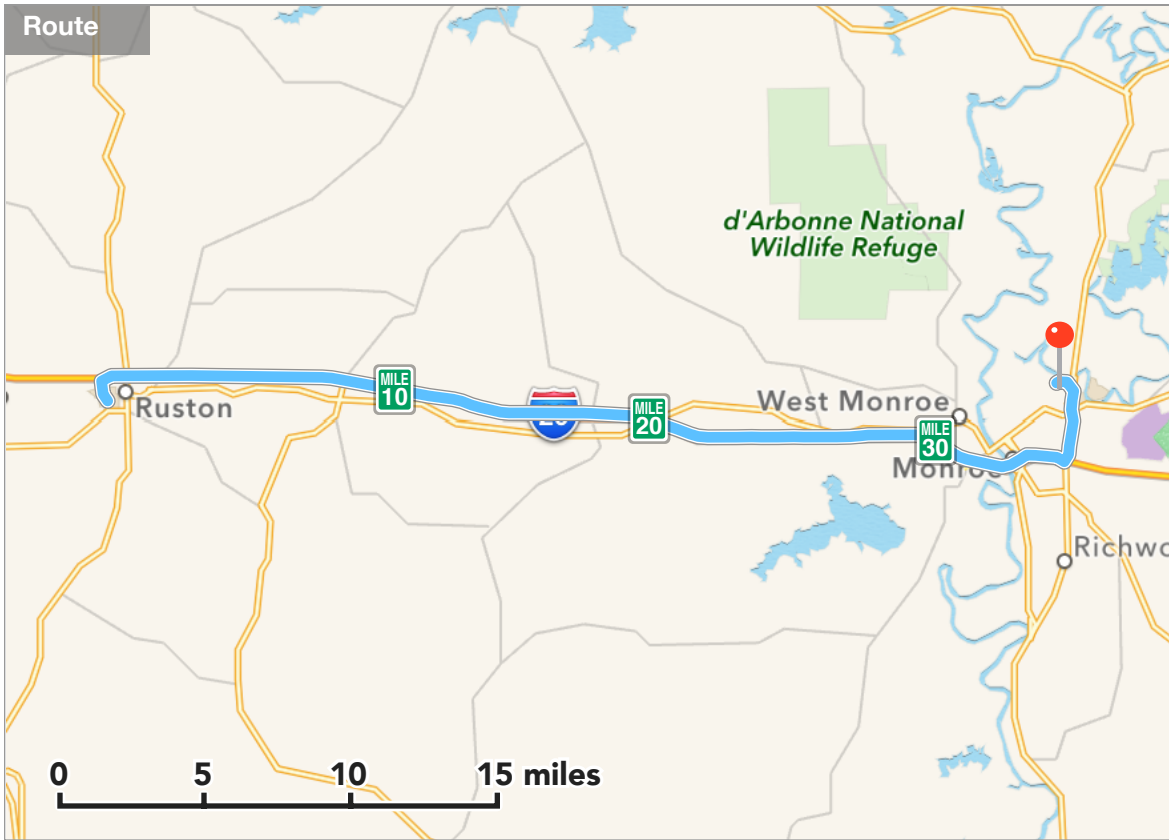

 3800 Westminister Ave, Monroe, LA 71201

38.5 miles, 40 min

 **3800 Westminister Ave, Monroe, LA 71201**

38.5 miles, 40 min

Start

Wisteria St, Ruston, LA 71270

MILE
0

0.1 miles

Turn left onto W Railroad Ave

MILE
0.13

0.2 miles

Turn right onto Tech Dr

MILE
0.32

0.7 miles

Turn right to merge onto I-20 E toward Monroe

MILE
1.05

33.5 miles

Take exit 118A-B onto US-165 toward Bastrop, Columbia

MILE
35

0.2 miles

Keep left on US-165 N toward Bastrop

MILE
35

2.9 miles

Turn left onto Loop Rd

MILE
38

0.4 miles

Turn left onto Crowley St

MILE
38

0.1 miles

Turn right onto Westminister Ave

 **3800 Westminister Ave, Monroe, LA 71201**

38.5 miles, 40 min