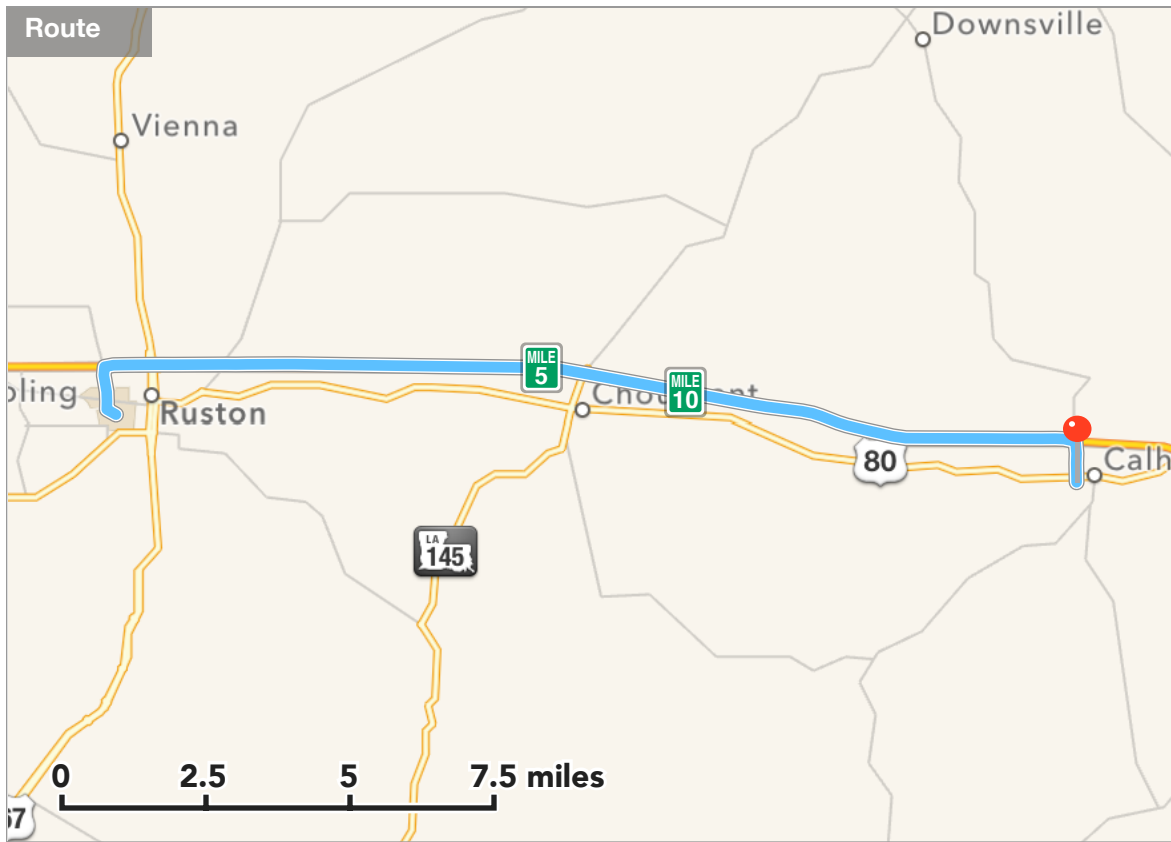

 **Calhoun Elementary School**

18.8 miles, 21 min

 **Calhoun Elementary School**

18.8 miles, 21 min

Start

Wisteria St, Ruston, LA 71270

MILE
0

0.1 miles

At the end of the road, turn left onto W Railroad Ave

MILE
0.13

0.2 miles

Turn right onto Tech Dr

MILE
0.32

0.7 miles

Turn right to merge onto I-20 E toward Monroe

MILE
1.05

16.7 miles

Take exit 101 onto LA-151 toward Calhoun, Downsville

MILE
18

0.2 miles

Turn right onto Highway 151 N toward Calhoun

MILE
18

0.4 miles

Continue onto Calhoun Rd

MILE
18

0.3 miles

The destination is on your left