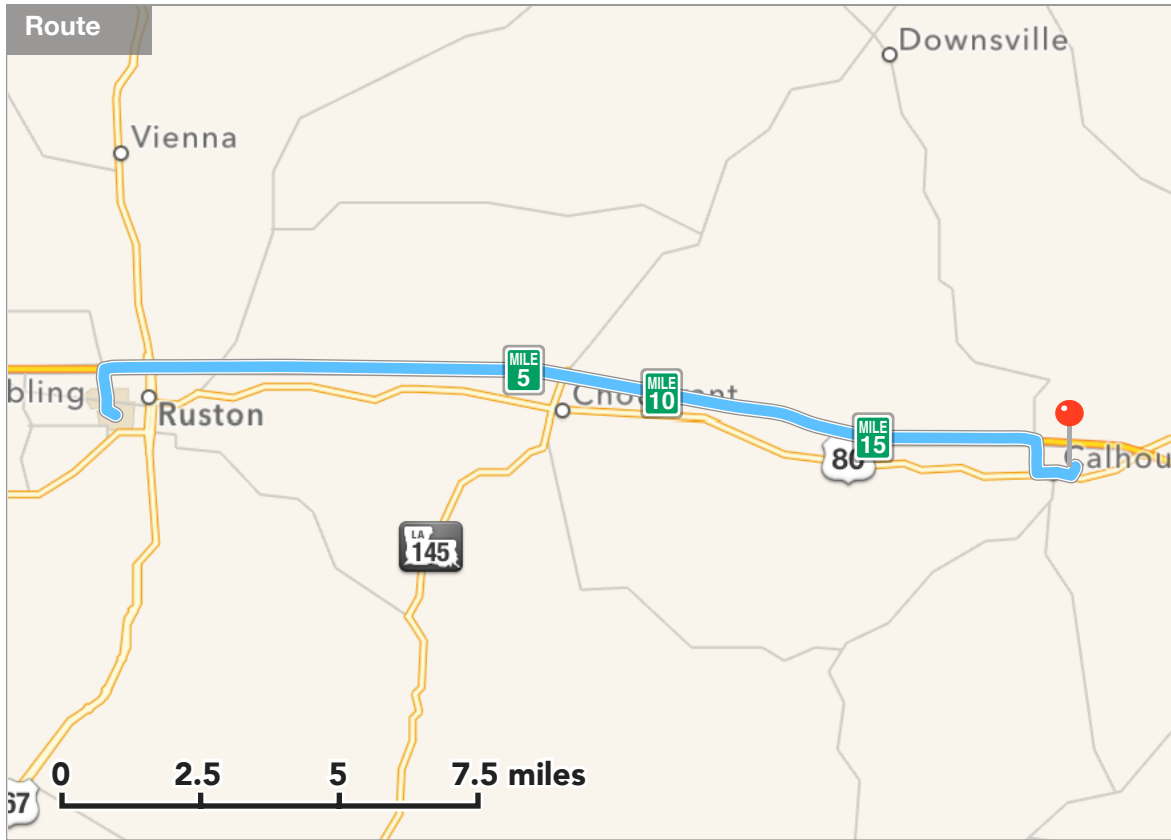

 **Calhoun Middle School**

19.5 miles, 23 min

 **Calhoun Middle School**

19.5 miles, 23 min

**Start**

Wisteria St, Ruston, LA 71270

---

MILE  
0

**0.1 miles**

At the end of the road, turn left onto W Railroad Ave

---

MILE  
0.13

**0.2 miles**

Turn right onto Tech Dr

---

MILE  
0.32

**0.7 miles**

Turn right to merge onto I-20 E toward Monroe

---

MILE  
1.05

**16.7 miles**

Take exit 101 onto LA-151 toward Calhoun, Downsville

---

MILE  
18

MILE  
**19**

**0.2 miles**

The destination is on your left