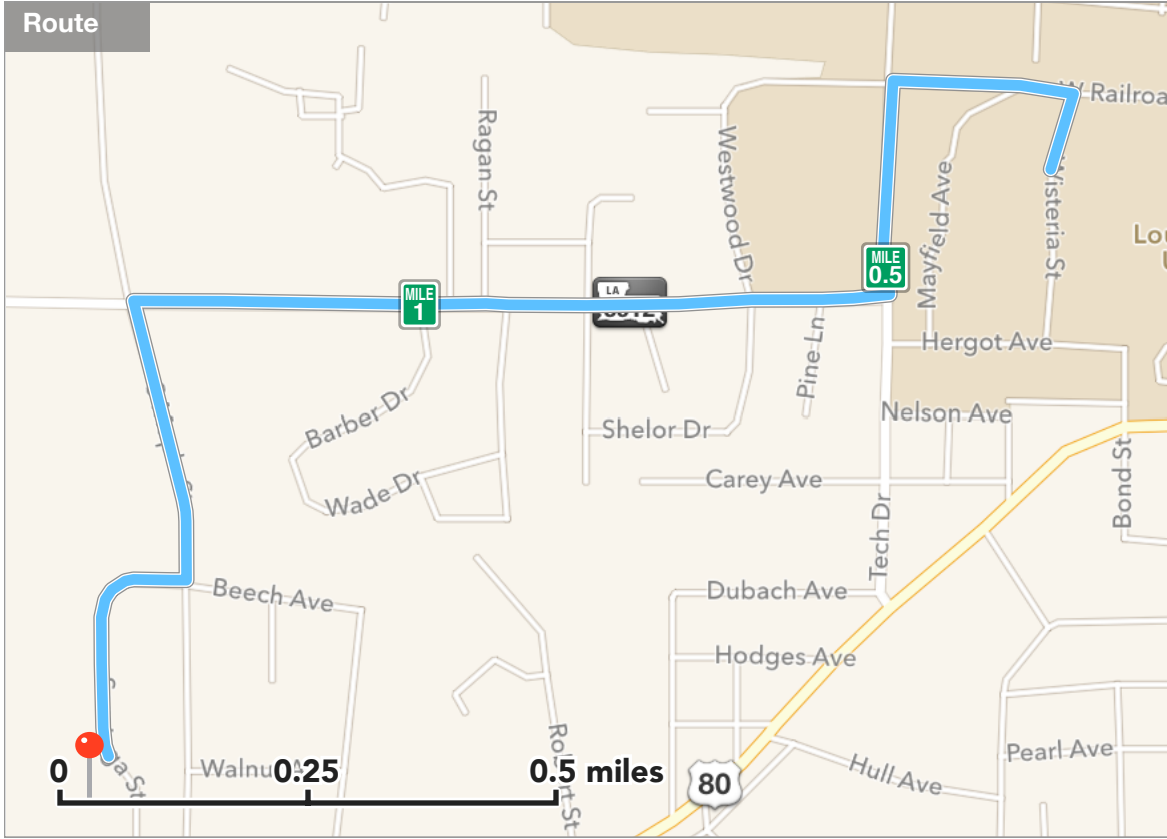

 Cypress Springs Elementary School

1.8 miles, 6 min

 **Cypress Springs Elementary School**

1.8 miles, 6 min

Start

Wisteria St, Ruston, LA 71270

MILE
0

0.1 miles

At the end of the road, turn left onto W Railroad Ave

MILE
0.13

0.2 miles

Turn left onto Tech Dr

MILE
0.32

0.2 miles

Turn right onto W Barnett Springs Ave

MILE
0.54

0.8 miles

Turn left onto S Maple St

MILE
1.31

0.3 miles

Turn right onto Saratoga St

MILE
1.6

0.2 miles

The destination is on your right