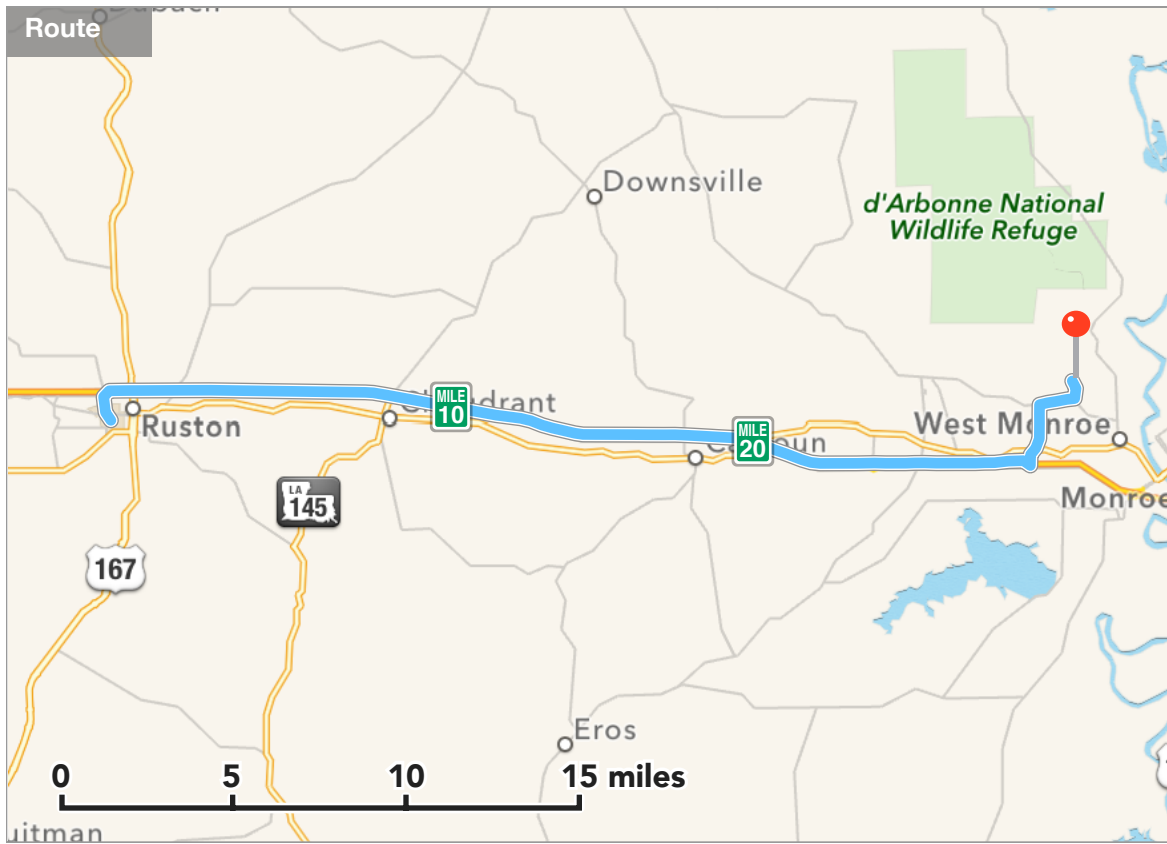

 **Good Hope Middle School**

31.9 miles, 36 min

 **Good Hope Middle School**

31.9 miles, 36 min

Start

Wisteria St, Ruston, LA 71270

MILE
0

0.1 miles

Turn left onto W Railroad Ave

MILE
0.13

0.2 miles

Turn right onto Tech Dr

MILE
0.32

0.7 miles

Turn right to merge onto I-20 E toward Monroe

MILE
1.05

26.9 miles

Take exit 112 onto Well Road

MILE
28

0.3 miles

Turn left onto Well Rd

MILE
28

0.5 miles

Turn right onto Cypress St

MILE
30

1.1 miles

Turn left onto Good Hope Rd

MILE
31

0.6 miles

The destination is on your right