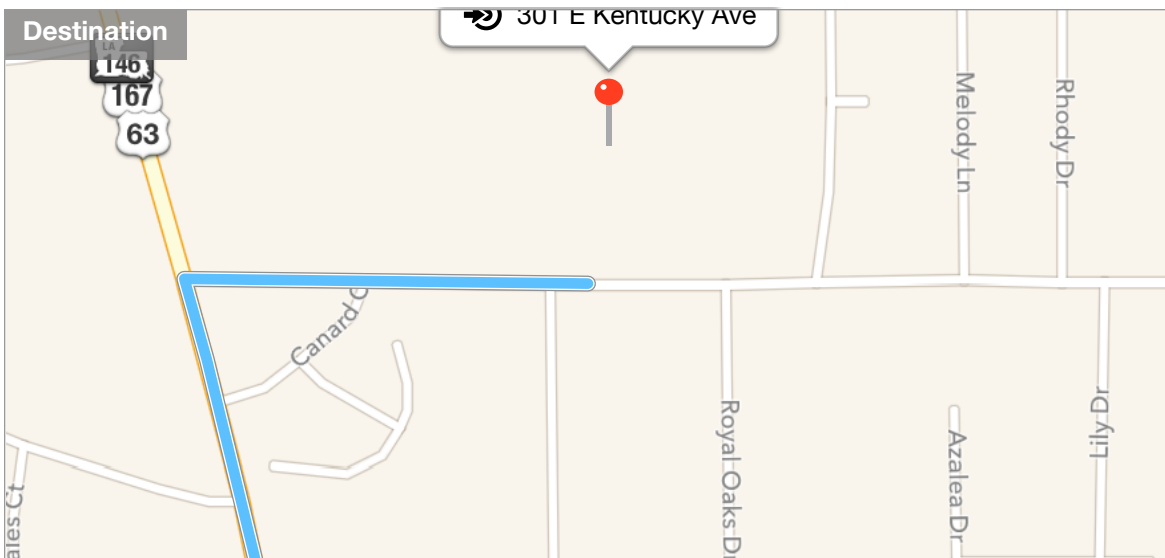

 **Hillcrest Elementary School**

3.2 miles, 8 min

 **Hillcrest Elementary School**

3.2 miles, 8 min

**Start**

Wisteria St, Ruston, LA 71270

---

MILE  
0

**0.7 miles**

Turn right to merge onto I-20 E toward Monroe

---

MILE  
1.05

**0.6 miles**

Take exit 85 onto US-167 toward Ruston, Dubach

---

MILE  
1.64

**0.3 miles**

Turn left onto N Vienna St

---

MILE  
1.94

**1.1 miles**

Turn right onto E Kentucky Ave

---

MILE  
3.04

**0.2 miles**

The destination is on your left