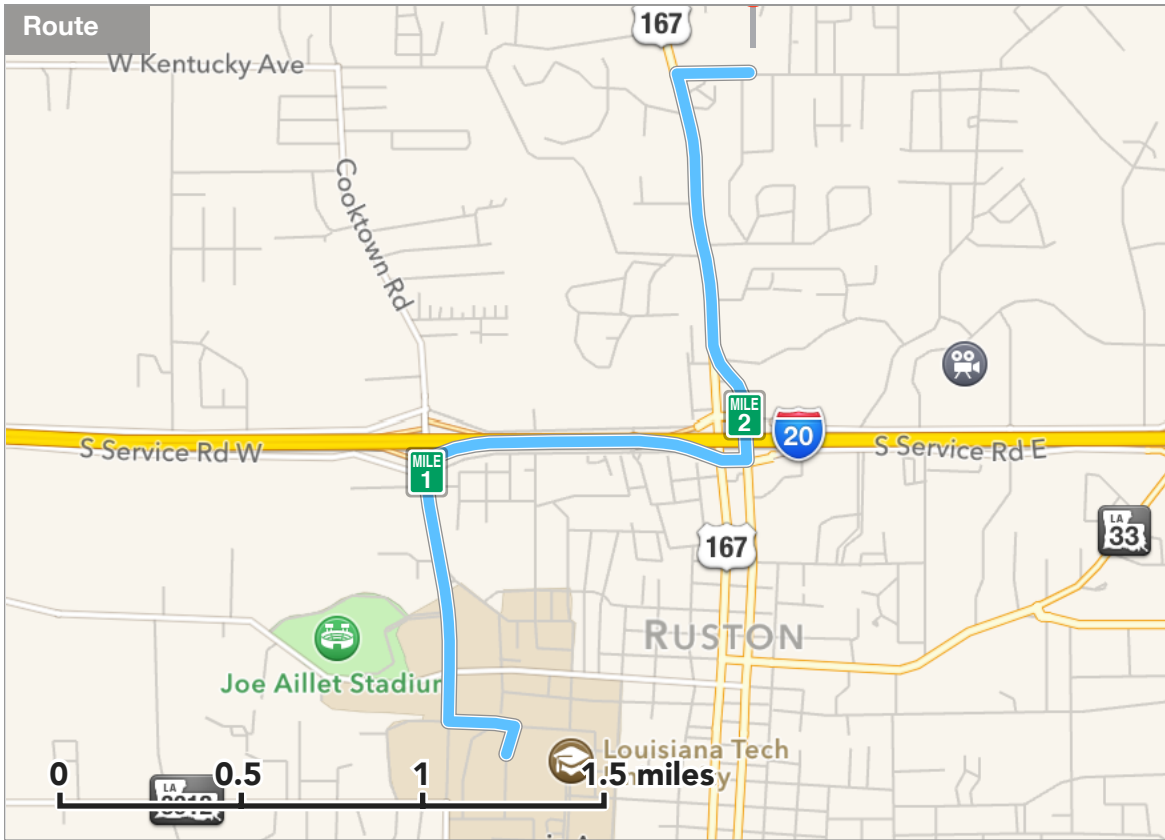

 **Hillcrest Elementary School**

3.2 miles, 8 min

 **Hillcrest Elementary School**

3.2 miles, 8 min

**Start**

Wisteria St, Ruston, LA 71270

---

MILE  
0

**0.7 miles**

Turn right to merge onto I-20 E toward Monroe

---

MILE  
1.05

**0.6 miles**

Take exit 85 onto US-167 toward Ruston, Dubach

---

MILE  
1.64

**0.3 miles**

Turn left onto N Vienna St

---

MILE  
1.94

**1.1 miles**

Turn right onto E Kentucky Ave

---

MILE  
3.04

**0.2 miles**

The destination is on your left