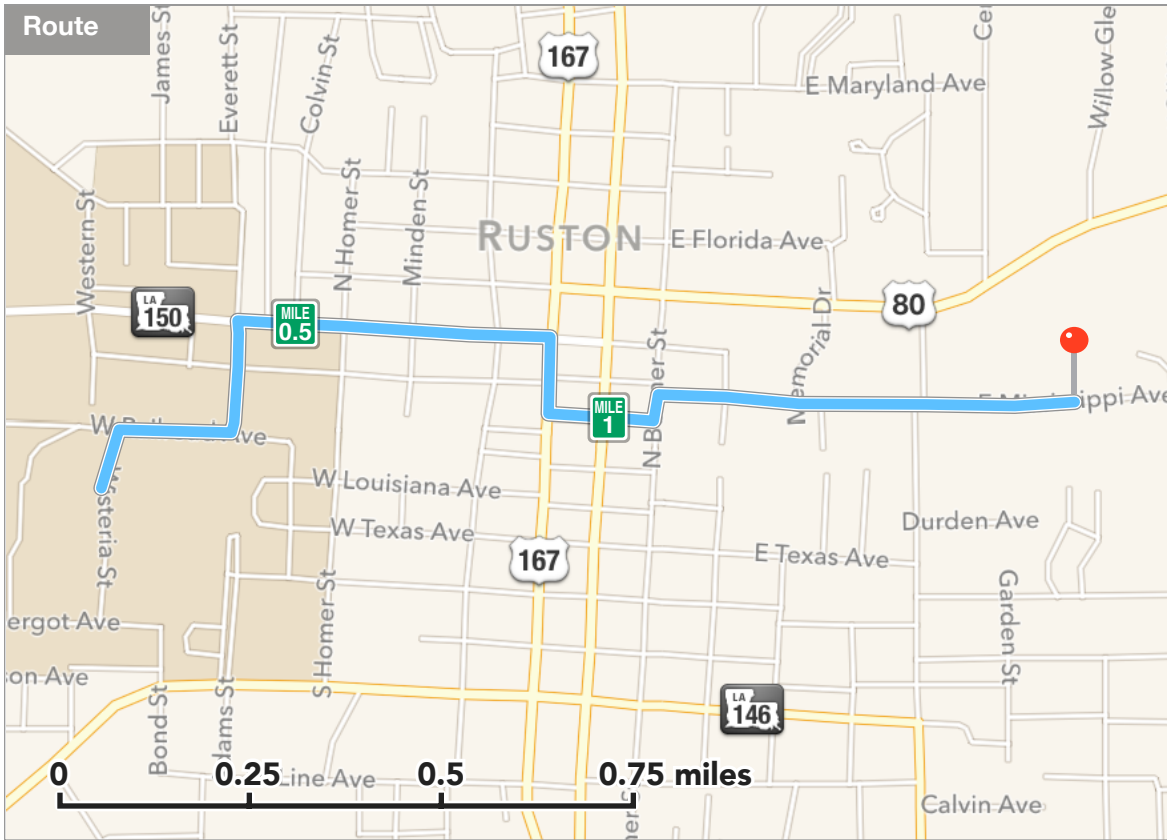

 801 E Mississippi Ave, Ruston, LA 71270

1.7 miles, 7 min

 **801 E Mississippi Ave, Ruston, LA 71270**

1.7 miles, 7 min

**Start**

Wisteria St, Ruston, LA 71270

---

MILE  
0

**0.1 miles**

At the end of the road, turn right onto W Railroad Ave

---

MILE  
0.13

**0.2 miles**

Turn left onto Everett St

---

MILE  
0.28

**0.1 miles**

Turn right onto W Alabama Ave

---

MILE  
0.43

**0.4 miles**

Turn right onto N Trenton St

---

MILE  
0.84

**203 ft**

Turn right onto E Mississippi Ave

---

MILE  
1.13

**0.5 miles**

The destination is on your left