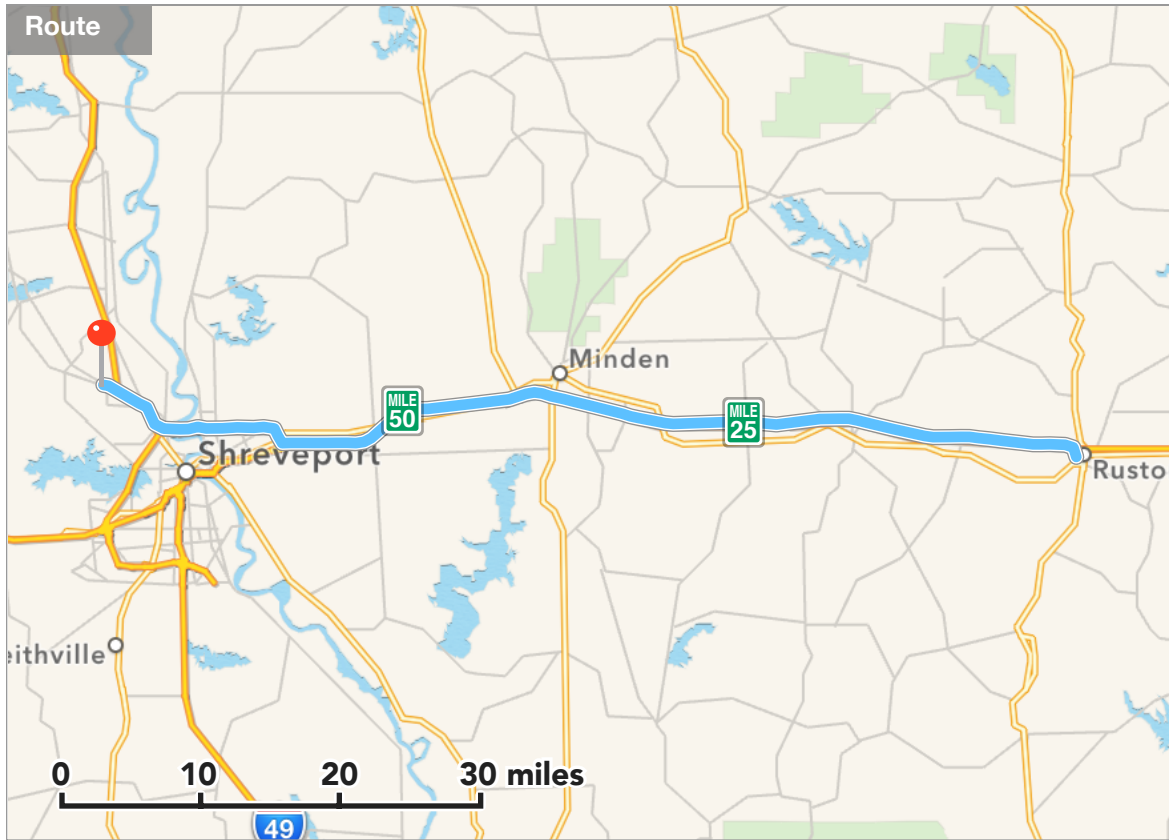

 **Northwood High School**

74.6 miles, 1 hr 10 min

 **Northwood High School**

74.6 miles, 1 hr 10 min

Start

Wisteria St, Ruston, LA 71270

MILE
0

0.1 miles

At the end of the road, turn left onto W Railroad Ave

MILE
0.13

0.2 miles

Turn right onto Tech Dr

MILE
0.32

0.8 miles

Turn left to merge onto I-20 W toward Shreveport

MILE
1.14

57.9 miles

Take exit 26 to merge onto I-220 W

MILE
59

9.9 miles

Take exit 7B onto US-71 N, LA-1 N toward Texarkana

MILE
69

2.3 miles

Keep left

MILE
71

3.1 miles

Turn left onto Old Mooringsport Rd

MILE
74

0.4 miles

The destination is on your left