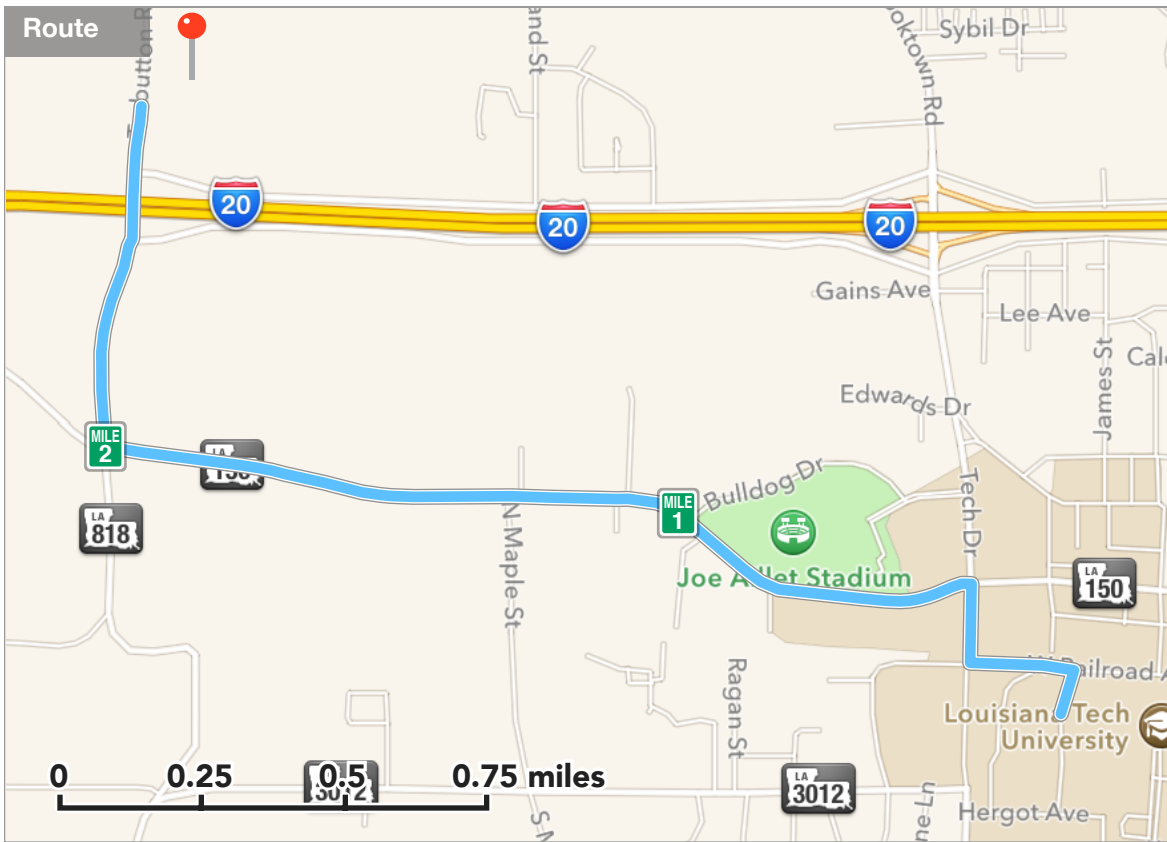

 **Ruston Junior High School**

2.7 miles, 6 min

 **Ruston Junior High School**

2.7 miles, 6 min

Start

Wisteria St, Ruston, LA 71270

MILE
0

0.1 miles

At the end of the road, turn left onto W Railroad Ave

MILE
0.13

0.2 miles

Turn right onto Tech Dr

MILE
0.32

0.1 miles

Turn left onto W Alabama Ave

MILE
0.46

1.6 miles

Turn right onto Tarbutton Rd

MILE
2.05

0.6 miles

The destination is on your right