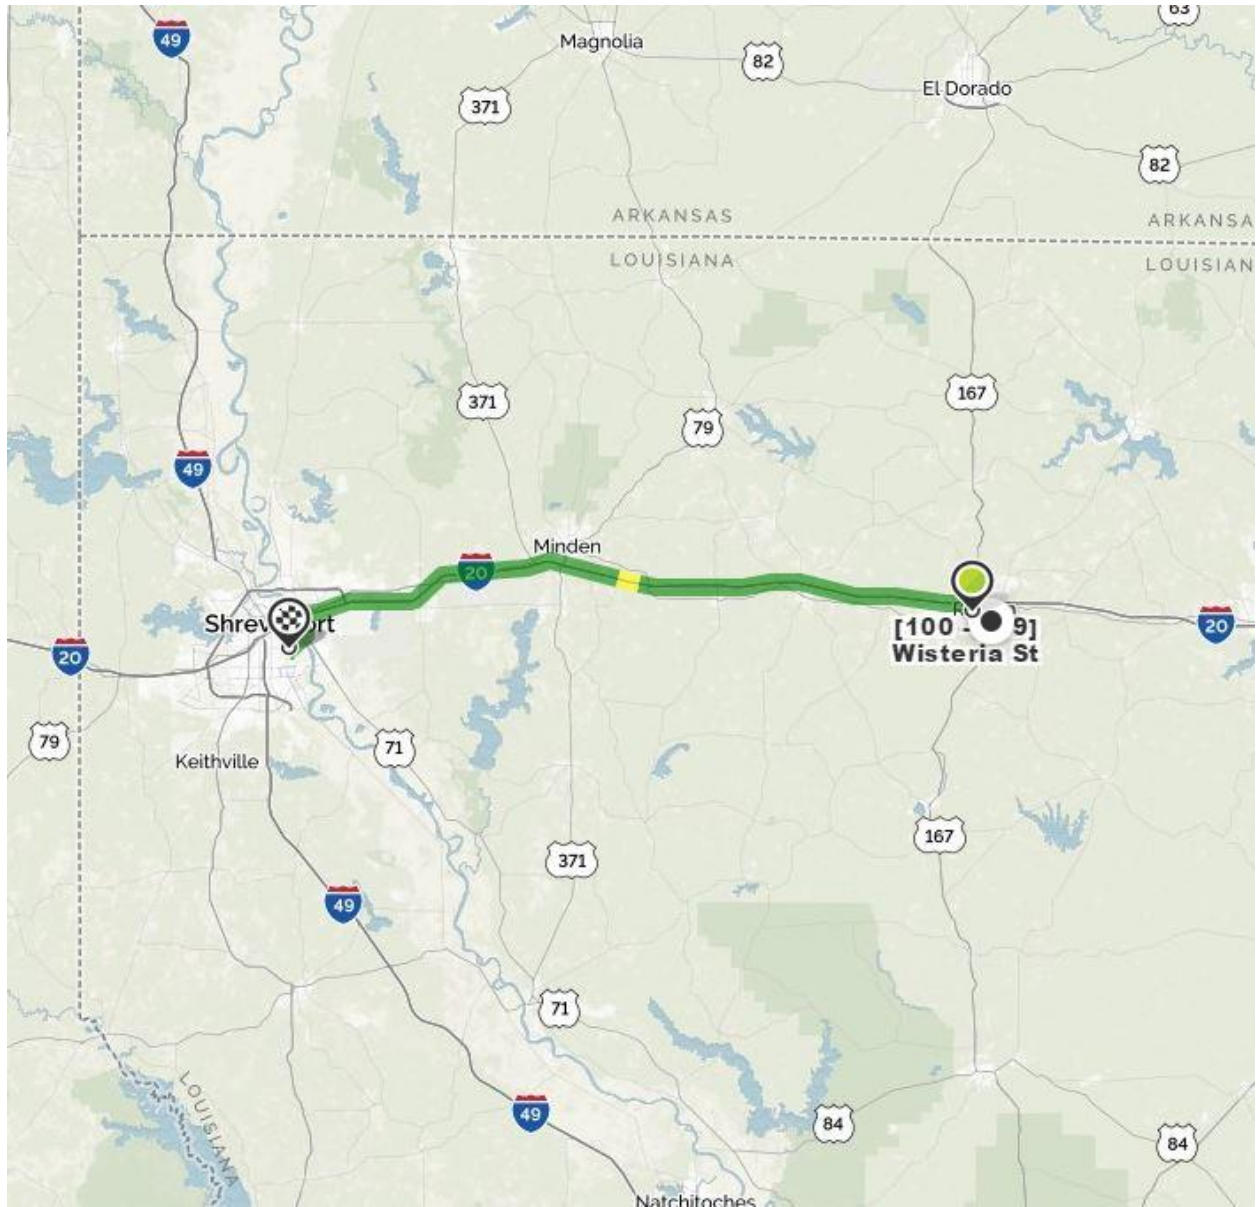

 Shreve Island Elementary

YOUR TRIP TO:

Shreve Island Elementary

1 HR 10 MIN | 68.6 MI

Est. fuel cost: \$3.91

Trip time based on traffic conditions as of 4:45 PM on June 29, 2017. Current Traffic: Light

You can type personal notes here to include on your printed page

1. Start out going **north** on Wisteria St toward W Railroad Ave.
----- Then 0.17 miles ----- 0.17 total miles
2. Turn **left** onto W Railroad Ave.
----- Then 0.19 miles ----- 0.35 total miles
3. Take the 1st **right** onto Tech Dr.
Tech Dr is 0.1 miles past Mayfield Ave.
- Then 0.39 miles ----- 0.74 total miles
4. Tech Dr becomes Cooktown Rd.
----- Then 0.41 miles ----- 1.15 total miles
5. Merge onto I-20 W via the ramp on the **left** toward **Shreveport**.
----- Then 62.48 miles ----- 63.63 total miles
6. Take the **Airline Drive** exit, EXIT 22, toward **Barksdale A F B**.
----- Then 0.20 miles ----- 63.83 total miles
7. Turn **sharp left** onto LA-3105/Airline Dr.
If you are on Airline Dr and reach Hilton Dr you've gone a little too far.
- Then 1.61 miles ----- 65.43 total miles
8. Turn **left** onto Barksdale Blvd/US-71 S.
Barksdale Blvd is 0.1 miles past McElroy St.
- If you are on McDade St and reach Lamar St you've gone a little too far.*
- Then 0.59 miles ----- 66.02 total miles

 **9.** Turn **right** onto Westgate Ln/LA-3032. Continue to follow LA-3032. 
LA-3032 is just past Johnson St.

----- Then 2.07 miles ----- 68.09 total miles

 **10.** Turn **slight left** onto E Kings Hwy. 
E Kings Hwy is 0.5 miles past Camilla Dr.

----- Then 0.17 miles ----- 68.25 total miles

 **11.** Turn **left** onto Captain Shreve Dr. 
Captain Shreve Dr is 0.1 miles past Ardmore Ave.

If you reach Albert Ave you've gone about 0.1 miles too far.