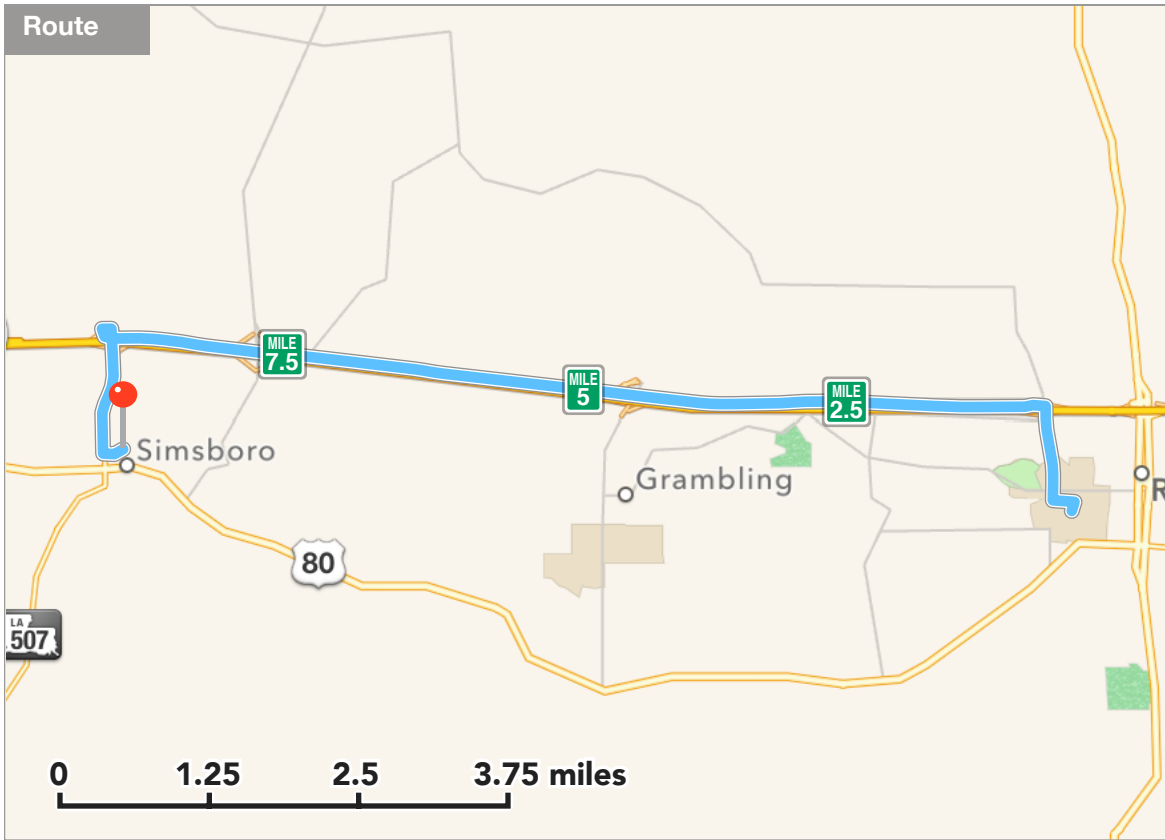

 1 Tiger Dr, Simsboro, LA 71275

10.5 miles, 14 min

 **1 Tiger Dr, Simsboro, LA 71275**

10.5 miles, 14 min

Start

Wisteria St, Ruston, LA 71270

MILE
0

0.1 miles

At the end of the road, turn left onto W Railroad Ave

MILE
0.13

0.2 miles

Turn right onto Tech Dr

MILE
0.32

0.8 miles

Turn left to merge onto I-20 W toward Shreveport

MILE
1.14

7.9 miles

Take exit 77 onto LA-507 toward Simsboro

MILE
9.01

0.2 miles

Turn right onto Mitchell Rd toward Simsboro

MILE
9.25

1.1 miles

Turn left onto 2nd St

MILE
10

522 ft

At the end of the road, turn left onto Tiger Dr

MILE
10

0.1 miles

The destination is on your left